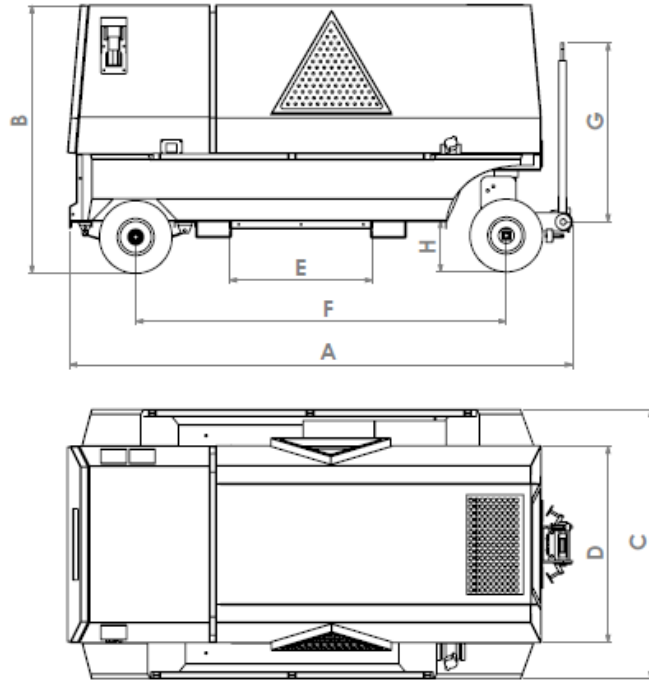

Since 1960

DELTA KAR Co.

Airport Equipment Manufacturer

Dimension (mm)	
A	3530
B	1875
C	1900
D	1375
E	1000
F	2600
G	1250
H	360

Ground Power Unit Delta 140

Specification

Overall Length	3530	mm
Overall Width	1900	mm
Overall Height	1875	mm
Safety & Standard	According To AHM 2017	
Engine (Diesel)	Benz 6 Cylinder-OM355	
Engine Speed	1714	RPM
Voltage	115/200	V
Frequency	400	Hz
Rated power	140	KVA
Generator Bearing	Double bearing	
Number of outputs	2 AC & 28VDC (optional)	
Governor	Electronic Governor	
Fuel Tank Capacity	300	Liter
Weight	3950	kg
Tires	600-9 / 10 Layers	
Shipping Dimension (LxWxH)	3530x1900x1875 mm	